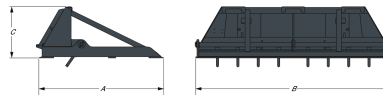

Aerates soil for seeding and sodding
Bob-Tach™ mounted
Bi-directional operation
Bi-directional scarifier
Removable screen

Compatibility

Description	Item number	Compatible with loader Compatible with telescopic
Landplane Deluxe 122 cm	6907173	MT55E, S70E, S100E, S450 V, S66, S630E iT4, L28, L23, S530B, MT100,
Landplane Deluxe 198 cm	6906115	T450E V, T590E V, T66, T76, T770E T3, T770B T3, T870E IV, T870B T3, S450B T2, S450 V, S510E V, S510B, S530B, S530E V, S550B iT4, S550E V, S570B iT4, S590B iT4, S590E V, S66, S630E iT4, S650B iT4, S76, S770E IV, S770E T3, S770B T3, S850E T3, S850B T3, S850E IV, T770E IV, S86, T86, S450B iT4, S650E V, S630E V, TL25.60 75 V R-Series, TL25.60 AGRI 75 V R-Series

Characteristics and Performance

Description	Item number	Working Depth (mm)	Cutting Edge (mm)
Landplane Deluxe 122 cm	6907173	76.0	12.7x102.0
Landplane Deluxe 198 cm	6906115	89.0	12.7x152.0

Weights and dimensions

Description	Item number	Operating weight (kg)	Shipping weight (kg)	Overall length (A) (mm)	Overall width (B) (mm)	Overall height (C) (mm)
Landplane Deluxe 122 cm	6907173	191.0	191.0	1143.0	1220.0	523.0
Landplane Deluxe 198 cm	6906115	304.0	304.0	1309.0	1980.0	531.0